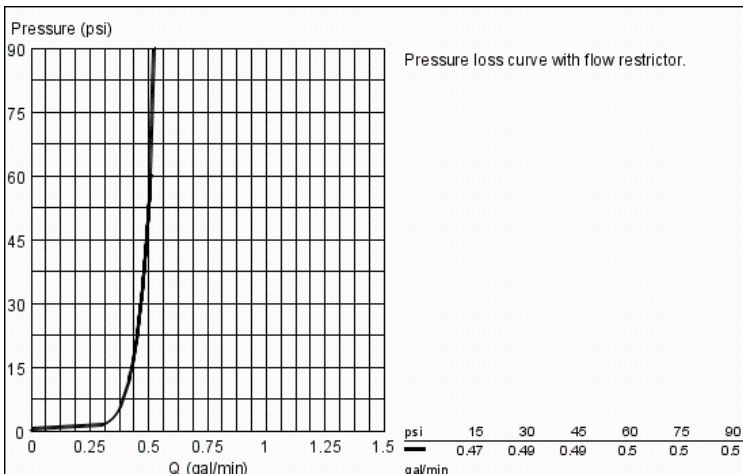

Product Description:

Standard Specification:

- With infrared sensor for bi-directional communication for monitoring, configuration and service purpose
- 6V lithium-battery, type CR-P2
- Battery lifetime: approx. 7 years (150 actuations a day)
- Multi-stage battery status display
- With integrated solenoid valve
- Single hole installation
- For 1/2" angle valve
- Aerator 1 gallon/min
- Wash cycle 12 sec, 0.2 gallons
- Dirt strainers
- Quick installation system
- 7 pre-set programs:
- Auto-flush
- Thermal disinfection
- Cleaning mode
- Additional functions and precise settings by remote control 36 407
- **CE approved**
- Min. recommended pressure: 15 psi

Applicable Codes & Standards:

- Energy Policy Act of 1992
- NSF 61
- ASME A112.18.1/CSA B125.1
- US Federal and State material regulations
- EPA WaterSense®
- ICC/ANSI A117.1

Color:

- 36329000 StarLight Chrome