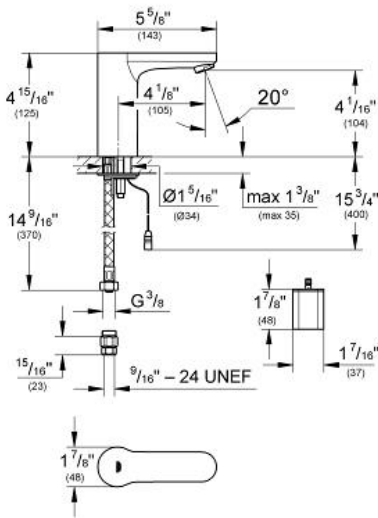

Product Description:

Standard Specification:

- With infrared sensor for bi-directional communication for monitoring, configuration and service purpose
- 6V lithium-battery, type CR-P2
- Battery lifetime: approx. 7 years (150 actuations a day)
- Multi-stage battery status display
- With integrated solenoid valve
- Single hole installation
- For 1/2" angle valve
- Aerator 1 gallon/min
- Wash cycle 12 sec, 0.2 gallons
- Dirt strainers
- Quick installation system
- 7 pre-set programs:
- Auto-flush
- Thermal disinfection
- Cleaning mode
- Additional functions and precise settings by remote control 36 407
- **CE approved**
- Min. recommended pressure: 15 psi